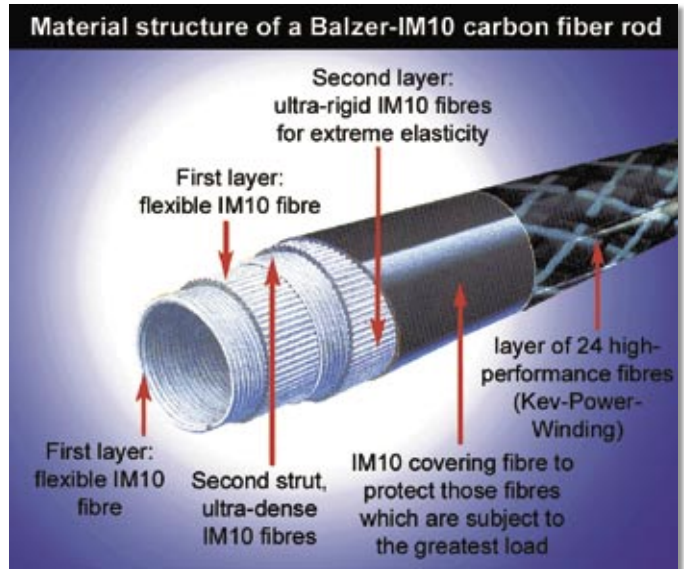

Edition Royal IM-10 Series by BALZER

Power, sensitivity, precision!

This rod series constitutes a real highlight in the Balzer rod program. In a complex process and under high pressure a layer of 24(!) high-performance fibers are wound around the special IM-10 solid carbon fiber blanks. This so-called Kev-Power-Winding method (K.P.W.), makes the rods incredibly powerful with the absolutely unique "Fast Taper Action". This action allows astonishing precision casting and, at the same time, maximum distances. You can feel it immediately! Furthermore, Kev-Power-Winding renders the rods amazingly stable, so that they can master even extreme situations with great certainty.

The remaining equipment and finish is, of course, of the very finest:

- IM-10 carbon fiber
- Precision Nylon-ABX/stainless steel reel seat for perfect reel positioning
- Elegant handle made of natural Portuguese cork with the brand name on it
- Super-slim, chrome-plated titanium SIC guides sealed with epoxy lacquer

Kev Power Winding (K-P-W): woven from 24 Kevlar high performance threads for maximum dynamism, power and stability.

All put-in connections with metal ferrules for utmost stability.

Precision Nylon-ABS/stainless steel reel seats for perfect reel positioning.

Extra-slim, chrome-plated titanium SIC guides.

Elegant cork branding.

Foldable hook holder.

Edition Royal IM10 Spin 25

Wonderfully sensitive spin rods for fishing with small artificial bait. The fine Fast Taper tip casts even the most lightweight bait with great accuracy and makes for good play.